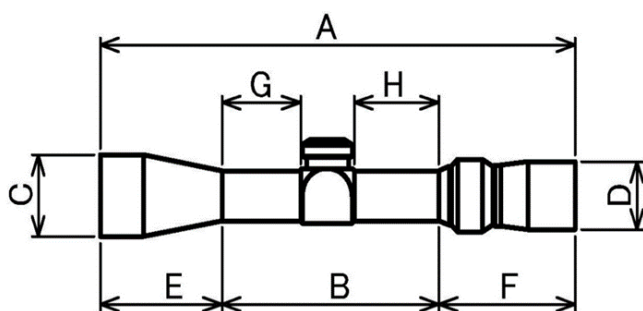

Reticle
MTR-5 reticle
Center Dot Reticle
1.1 MOA Dot at 4.5x

Reticle
MTR-D3 reticle

Enlarged view of center

MTR-D3 reticle
At 4.5x

Compact zoom 1x-4.5x24mm Riflescope			
SPECIFICATIONS			
Model No.		D4.5V24TM	
Magnification	Low	1x	
	High	4.5x	
Effective Lens Diameter		24mm	
Exit Pupil	Low	16mm	
	High	5.33mm	
Field of View real	Degree	Low	19°
		High	4.22°
	ft/Yd	Low	100.4ft/100Yd (33.47m/100m)
		High	22.12ft/100Yd (7.37m/100m)
Eye Relief	Low	73-103mm	
	High	73-103mm	
1 Click Value		1/4MOA	
1 Turn travel		25MOA	
Elevation Travel		200MOA	
Windage Travel		200MOA	
Focus		Side Focus	
Distance		10yd-infinity	
Finish		Matte Black	
Illumination		No	
Reticle		MTR-D2 MTR-D3 MTR-5	
Body Tube Diameter		30mm	
Weight	g	530	
	oz	18.7	

	1x-4.5x24
A	260mm(10.2inch)
B	131mm(5.2inch)
C	33mm(1.3inch)
D	41mm(1.6inch)
E	35mm(1.4inch)
F	94mm(3.7inch)
G	49mm(1.9inch)
H	46mm(1.8inch)