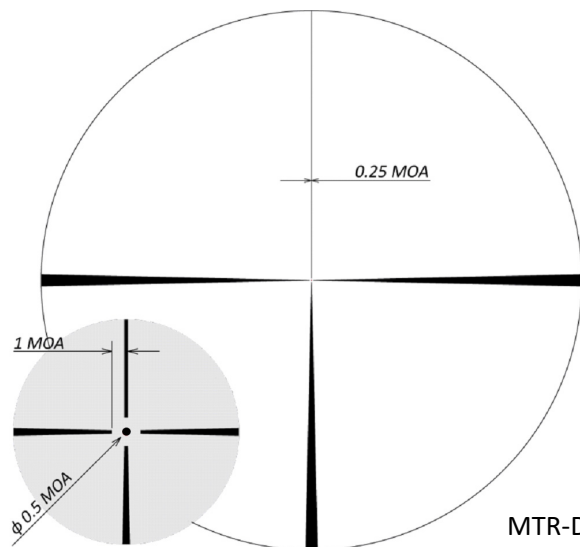

Side focus dial lets you see the target clearly from 10 yards to Infinity at all power settings.

Adjustment

1 Click Adjustment: 1/4 MOA

(0.26in at 100yds)

25 MOA turret revolution

(10.47in at 100yds).

Elevation Travel: 200 MOA

Windage Travel: 200 MOA

Reticle

MTR-D2 reticle

Center Dot Reticle

1/2 MOA Dot at 4.5x

Tactical model
Elevation dial

Tactical model
Windage dial

MTR-D2
At 4.5x

Reticle
MTR-5 reticle
Center Dot Reticle
1.1 MOA Dot at 4.5x

Reticle
MTR-D3 reticle

Enlarged view of center

MTR-D3 reticle
At 4.5x

Compact zoom 1x-4.5x24mm Riflescope			
SPECIFICATIONS			
Model No.		D4.5V24TM	
Magnification	Low	1x	
	High	4.5x	
Effective Lens Diameter		24mm	
Exit Pupil	Low	16mm	
	High	5.33mm	
Field of View real	Degree	Low	19°
		High	4.22°
	ft/Yd	Low	100.4ft/100Yd (33.47m/100m)
		High	22.12ft/100Yd (7.37m/100m)
Eye Relief	Low	73-103mm	
	High	73-103mm	
1 Click Value		1/4MOA	
1 Turn travel		25MOA	
Elevation Travel		200MOA	
Windage Travel		200MOA	
Focus		Side Focus	
Distance		10yd-infinity	
Finish		Matte Black	
Illumination		No	
Reticle		MTR-D2 MTR-D3 MTR-5	
Body Tube Diameter		30mm	
Weight	g	530	
	oz	18.7	

	1x-4.5x24
A	260mm(10.2inch)
B	131mm(5.2inch)
C	33mm(1.3inch)
D	41mm(1.6inch)
E	35mm(1.4inch)
F	94mm(3.7inch)
G	49mm(1.9inch)
H	46mm(1.8inch)