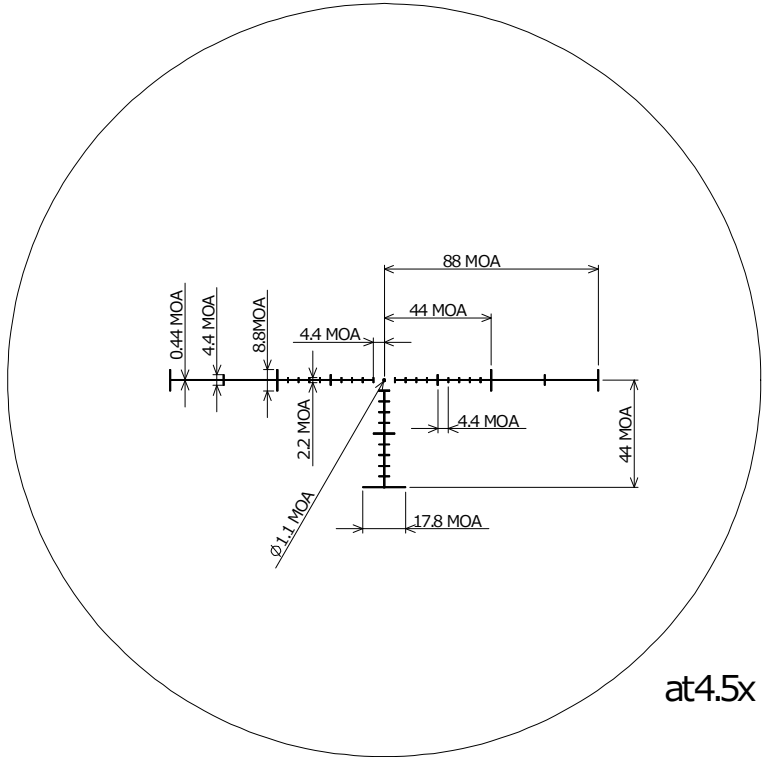

Side focus dial lets you see the target clearly from 10 yards to Infinity at all power settings.

Adjustment

1 Click Adjustment: 1/4 MOA

(0.26in at 100yds)

25 MOA turret revolution

(10.47in at 100yds).

Elevation Travel: 200 MOA

Windage Travel: 200 MOA

Reticle

MTR-D2 reticle

Center Dot Reticle

1/2 MOA Dot at 4.5x

Tactical model
Elevation dial

Tactical model
Windage dial

MTR-D2
At 4.5x

Reticle
MTR-5 reticle
Center Dot Reticle
1.1 MOA Dot at 4.5x

Reticle
MTR-D3 reticle

Enlarged view of center

MTR-D3 reticle
At 4.5x

Compact zoom 1x-4.5x24mm Riflescope			
SPECIFICATIONS			
Model No.		D4.5V24TM	
Magnification	Low	1x	
	High	4.5x	
Effective Lens Diameter		24mm	
Exit Pupil	Low	16mm	
	High	5.33mm	
Field of View real	Degree	Low	19°
		High	4.22°
	ft/Yd	Low	100.4ft/100Yd (33.47m/100m)
		High	22.12ft/100Yd (7.37m/100m)
Eye Relief	Low	73-103mm	
	High	73-103mm	
1 Click Value		1/4MOA	
1 Turn travel		25MOA	
Elevation Travel		200MOA	
Windage Travel		200MOA	
Focus		Side Focus	
Distance		10yd-infinity	
Finish		Matte Black	
Illumination		No	
Reticle		MTR-D2 MTR-D3 MTR-5	
Body Tube Diameter		30mm	
Weight	g	530	
	oz	18.7	

	1x-4.5x24
A	260mm(10.2inch)
B	131mm(5.2inch)
C	33mm(1.3inch)
D	41mm(1.6inch)
E	35mm(1.4inch)
F	94mm(3.7inch)
G	49mm(1.9inch)
H	46mm(1.8inch)