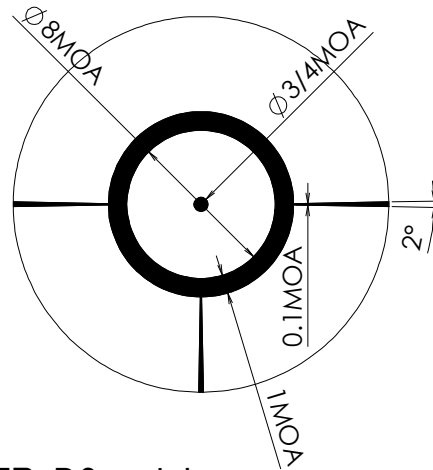

Side focus dial lets you see the target clearly from 10 yards to Infinity at all power settings.

Adjustment

1 Click Adjustment: 1/4 MOA

(0.26in at 100yds)

25 MOA turret revolution

(10.47in at 100yds).

Elevation Travel: 200 MOA

Windage Travel: 200 MOA

Reticle

MTR-D2 reticle

Center Dot Reticle

1/2 MOA Dot at 4.5x

Tactical model
Elevation dial

Tactical model
Windage dial

MTR-D2
At 4.5x

Reticle
MTR-5 reticle
Center Dot Reticle
1.1 MOA Dot at 4.5x

Reticle
MTR-D3 reticle

Enlarged view of center

MTR-D3 reticle
At 4.5x

Compact zoom 1x-4.5x24mm Riflescope			
SPECIFICATIONS			
Model No.		D4.5V24TM	
Magnification	Low	1x	
	High	4.5x	
Effective Lens Diameter		24mm	
Exit Pupil	Low	16mm	
	High	5.33mm	
Field of View real	Degree	Low	19°
		High	4.22°
	ft/Yd	Low	100.4ft/100Yd (33.47m/100m)
		High	22.12ft/100Yd (7.37m/100m)
Eye Relief	Low	73-103mm	
	High	73-103mm	
1 Click Value		1/4MOA	
1 Turn travel		25MOA	
Elevation Travel		200MOA	
Windage Travel		200MOA	
Focus		Side Focus	
Distance		10yd-infinity	
Finish		Matte Black	
Illumination		No	
Reticle		MTR-D2 MTR-D3 MTR-5	
Body Tube Diameter		30mm	
Weight	g	530	
	oz	18.7	

	1x-4.5x24
A	260mm(10.2inch)
B	131mm(5.2inch)
C	33mm(1.3inch)
D	41mm(1.6inch)
E	35mm(1.4inch)
F	94mm(3.7inch)
G	49mm(1.9inch)
H	46mm(1.8inch)