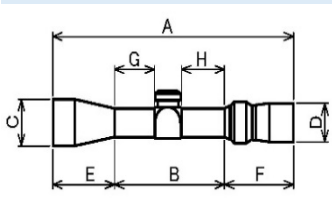

Specifications

	5x-42x56
	March-FX
ITEM	D42HV56WFIML
Magnification	(Low) 5x (High) 42x
Effective Lens Diameter	56mm
Body Tube Diameter	34mm
Exit pupil	(Low) 5.2mm (High) 1.33mm
Field of View (real)	(Low)
	at 100yds 26.19ft
	at 100m 8.73m
	(High)
	at 100yds 3.25ft
	at 100m 1.08m
Eye Relief	(Low) 71-90.4mm (High) 74.2-90mm
1 Click Adjustment	0.1MIL
Elevation Travel	40MIL
Windage Travel	14MIL
Focus	Side focus
Distance	10YD-∞
	FFP
Reticle	FML-MT FML-TR1 FML-3
Illuminated	○
Adjustment cap	Lock
Adjustment dial	Tactical
Adj. 0-set Device	○
MD Disk	△
Sun Shade	○
Scope size	A 358mm B 142mm C 64mm D 46mm E 117mm F 99mm G 52mm H 49mm