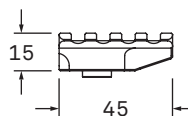

## Adversus ScopeLink™ Rails

WEIGHT	CODE
20g	SL0001

WEIGHT	CODE
43g	SL0002

Adversus ScopeLink™ Interface