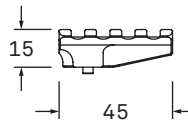

ACCESSORIES

PSR ScopeLink™ Cap

DIAM	WEIGHT	CODE
30	19g	P-PR00CP300100-A01

PSR ScopeLink™ Rail

WEIGHT	CODE
17g	SL0005

SHORTY

DIAM	HEIGHT (H)	WEIGHT	CODE
30 - 33	40	200g	MS0001

March DBSV24FIML "Shorty" custom designed scope mount with double diameter rings.

SCOPE MOUNT

ACCESSORIES

Adversus ScopeLink™ Caps

DIAM	WEIGHT	CODE
30	26g	P-AD00CP300100-A01
34	32g	P-AD00CP340100-A01

Adversus ScopeLink™ Rails

WEIGHT	CODE
20g	SL0001

WEIGHT	CODE
43g	SL0002

ADVERSUS™

DIAM	HEIGHT (H)	MOA	WEIGHT	CODE
30	28	0	267g	MA0006
30	38	20	315g	MA0009
34	34	0	310g	MA0013
34	38	20	324g	MA0015

Additional models available upon request.

SCOPE MOUNTS