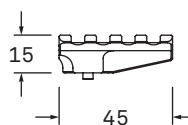

PSR ScopeLink™ Interface

PSR ScopeLink™ Rail

WEIGHT	CODE
17g	SL0005