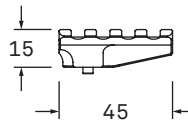

PSR ScopeLink™ Interface