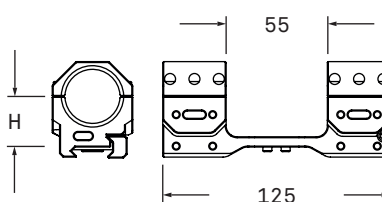

ACCESSORIES

PSR ScopeLink™ Cap

DIAM	WEIGHT	CODE
30	19g	P-PR00CP300100-A01

PSR ScopeLink™ Rail

WEIGHT	CODE
17g	SL0005

SHORTY

DIAM	HEIGHT (H)	WEIGHT	CODE
30 - 33	40	200g	MS0001

March DBSV24FIML "Shorty" custom designed scope mount with double diameter rings.

SCOPE MOUNT

ACCESSORIES

Adversus ScopeLink™ Caps

DIAM	WEIGHT	CODE
30	26g	P-AD00CP300100-A01
34	32g	P-AD00CP340100-A01

Adversus ScopeLink™ Rails

WEIGHT	CODE
20g	SL0001

WEIGHT	CODE
43g	SL0002

ADVERSUS™

DIAM	HEIGHT (H)	MOA	WEIGHT	CODE
30	28	0	267g	MA0006
30	38	20	315g	MA0009
34	34	0	310g	MA0013
34	38	20	324g	MA0015

Additional models available upon request.

SCOPE MOUNTS