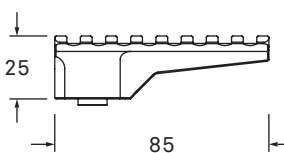

ACCESSORIES

PSR ScopeLink™ Cap

DIAM	WEIGHT	CODE
30	19g	P-PR00CP300100-A01

PSR ScopeLink™ Rail

WEIGHT	CODE
17g	SL0005

SHORTY

DIAM	HEIGHT (H)	WEIGHT	CODE
30 - 33	40	200g	MS0001

March DBSV24FIML "Shorty" custom designed scope mount with double diameter rings.

SCOPE MOUNT

ACCESSORIES

Adversus ScopeLink™ Caps

DIAM	WEIGHT	CODE
30	26g	P-AD00CP300100-A01
34	32g	P-AD00CP340100-A01

Adversus ScopeLink™ Rails

WEIGHT	CODE
20g	SL0001

WEIGHT	CODE
43g	SL0002

Adversus ScopeLink™ Interface

ADVERSUS™

DIAM	HEIGHT (H)	MOA	WEIGHT	CODE
30	28	0	267g	MA0006
30	38	20	315g	MA0009
34	34	0	310g	MA0013
34	38	20	324g	MA0015

Additional models available upon request.

SCOPE MOUNTS