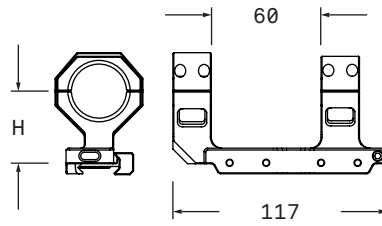

PSR ScopeLink™ Interface

SHORTY

DIAM	HEIGHT (H)	WEIGHT	CODE
30 - 33	40	200g	MS0001

March DBSV24FIML "Shorty" custom designed scope mount with double diameter rings.

SCOPE MOUNT