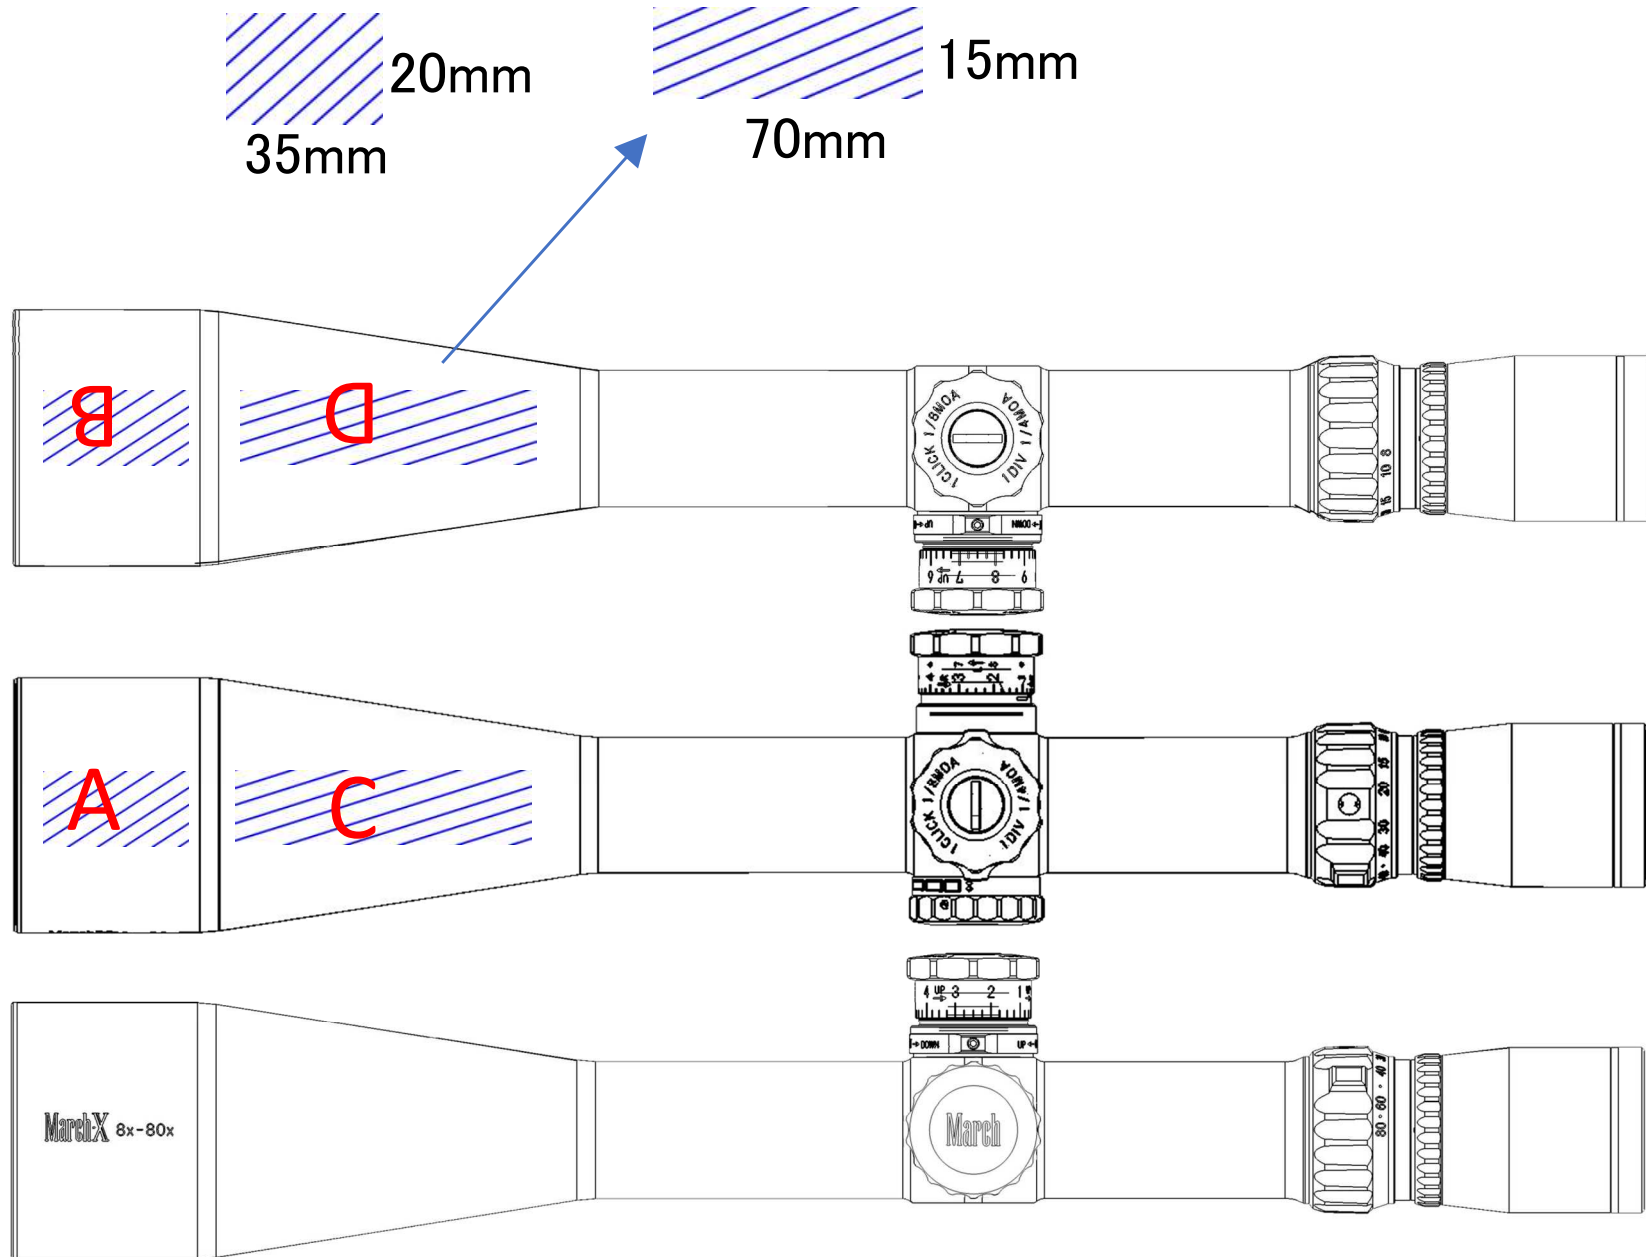

March 48x52

March 40-60x52 EP-Zoom

March 10-60x56

March 5-50x56

March 8-80x56

March-F 1-10x24FFP

 15mm
20mm

March-F 3-24x42FFP

March-F 3-24x52FFP

March-FX 4.5-28x52FFP

March-FX 5-40x56-Gen II

March-FX 5-42x56

March 4-40x52 GENESIS

March 6-60x56 GENESIS