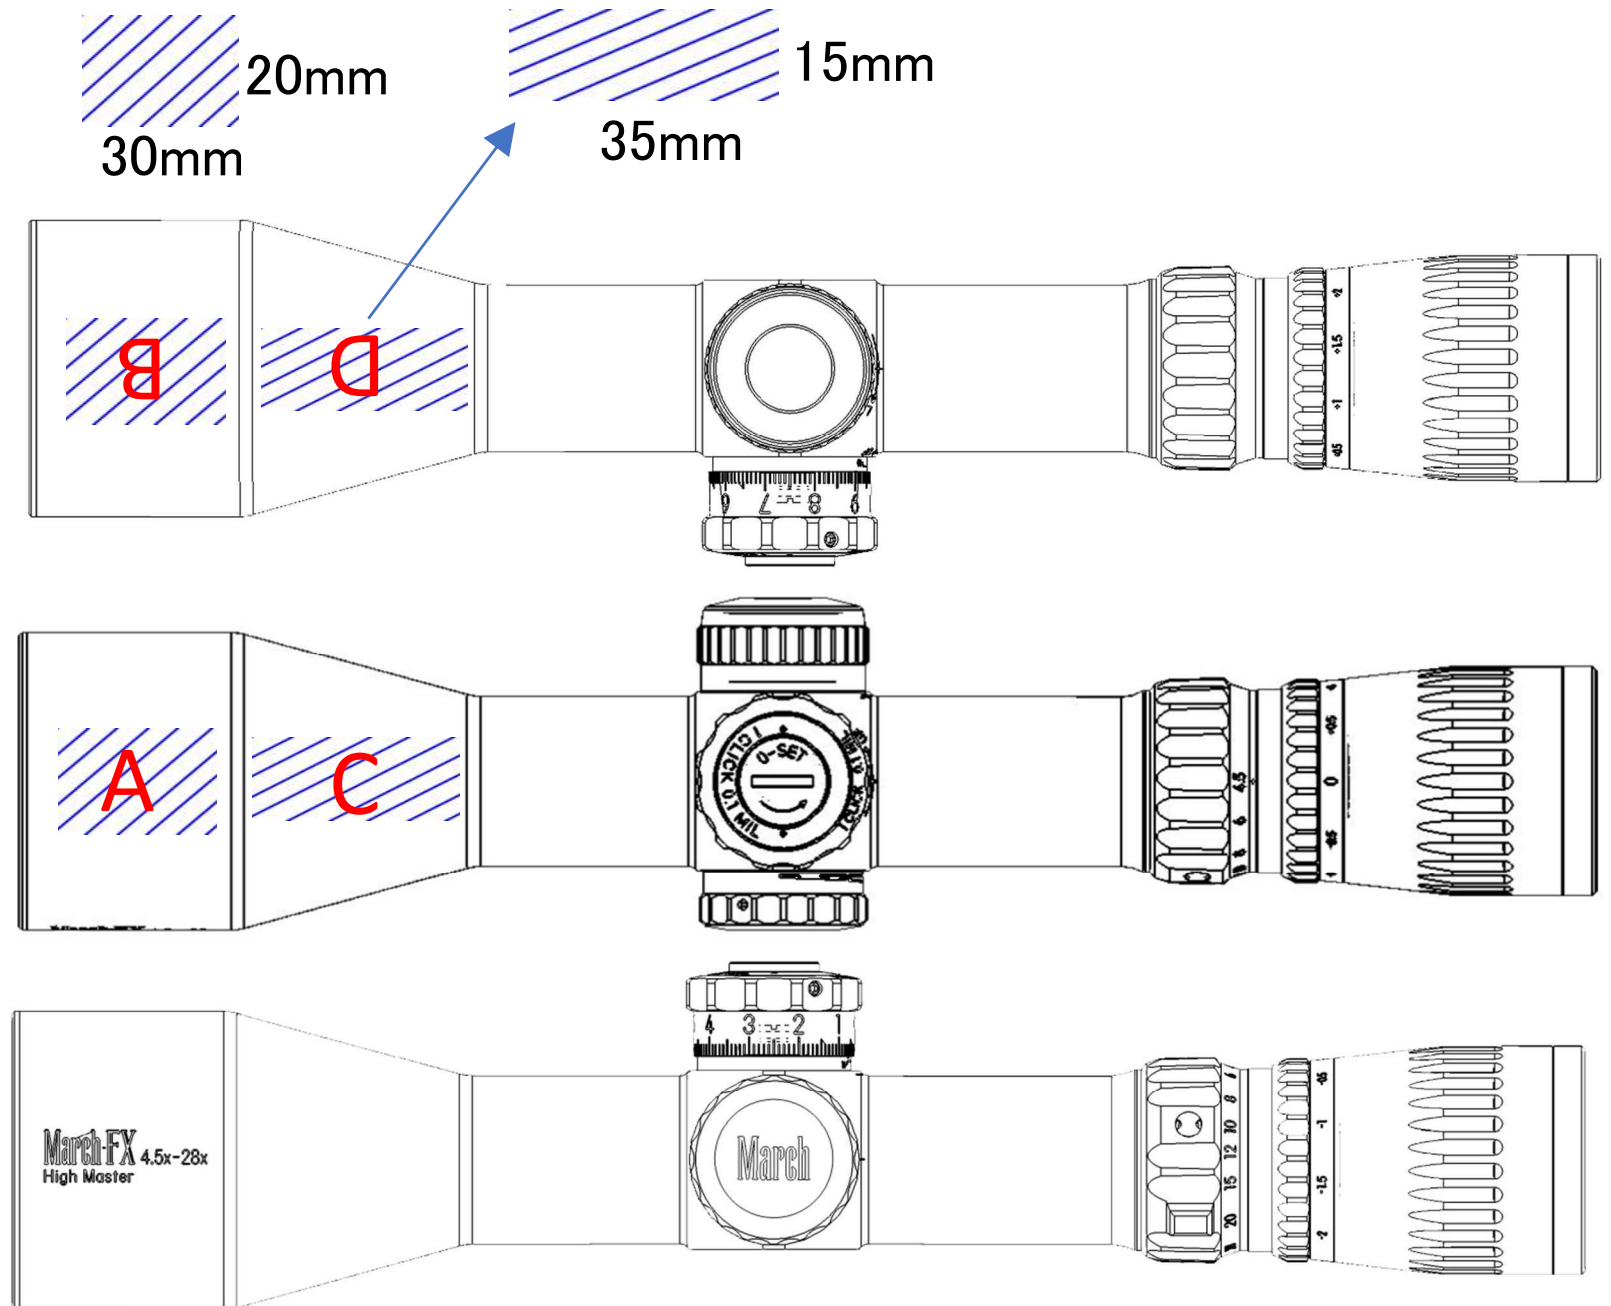

March 48x52

March 40-60x52 EP-Zoom

March 10-60x56

March 5-50x56

March 8-80x56

March-F 1-10x24FFP

 15mm
20mm

March-F 3-24x42FFP

March-F 3-24x52FFP

March-FX 4.5-28x52FFP

March-FX 5-40x56-Gen II

March-FX 5-42x56

March 4-40x52 GENESIS

March 6-60x56 GENESIS